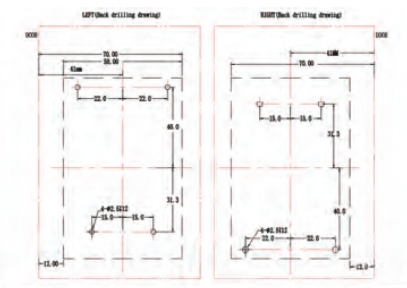

L-507 INVISIBLE LOCK FOR CABINET

Technical information

- Material : ABS lock housing
- Power supply :
3 standard AAA alkaline batteries(8-12 months)
- Function card :
1. MANAGEMENT(PROGRAMMING) CARD
is used to create user card
2. User card is the key of the lock
The same RF card can be shared by all the lock
- Product Advantage
-Easy setting/ free using
-Reliable for wooden furniture only
-Automatic on lock function
-Alarm of lower battery notification
-Latch bolt will be back inside when the battery is run down