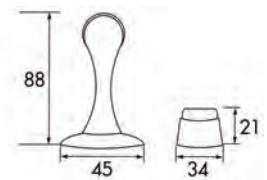

DS - 296/2

กันชนประตูแม่เหล็กทองเหลือง