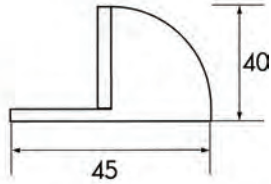

DOOR STOPPER

DS - 166

กันชนติดพื้นสแตนเลส