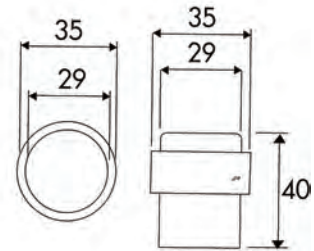

DS - 166/1

กันชนซิงค์ ติดพื้น

DS - 351

กันชนติดพื้นสแตนเลส