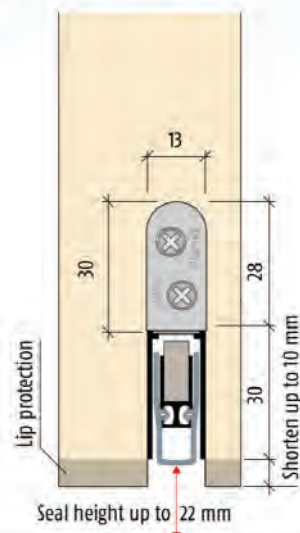

Door types with Planet HS

Double leaf doors → refer to chapter Accessories | Flush bolt, drilling

More functions

Technical specifications

Profile material	aluminum, → 13 x 30 mm
Groove size	Width 13,1 mm with depth 30,5 up to 40 mm
Seal profile	high-grade silicone or high-grade self-extinguishing silicone
Seal height	up to ↓ 22 mm
Sound absorption value	up to ▲ 48 dB at 7 mm space to the floor; up to ▲ 42 dB at 18 mm space to the floor
Lift height adjustment	on the release knob with an Allen key 3 mm
Lengths in stock	335, 460, 585, 710, 835, 960, 1085, 1210, 1335, 1460 mm
Special lengths	on request up to 6000 mm for wing- and sliding doors
Release	unilaterally on hinge side
Can be shortened	up to the maximum of 125 mm (335 mm only 115 mm)
Fastening	on the side with stainless steel angle brackets and screws
Frame protector plate	stainless, hammer fixed, 20 x 20 mm
Test approvals	on request

Versions / options

- Planet SN → RD ◀ **44 dB**, smoke-shielding
- Closing **DIN L** or **DIN R**
- Special versions on request

Door types with Planet SN

More functions

Technical specifications

Profile material	aluminum, → 22 x 30 mm
Groove size	width 22,1 mm with depth 30,5 up to 35 mm
Seal profile	high-grade silicon
Seal height	↓ 7-16 mm
Floor guides	incl. 3 pcs. for door gap 7-10 / 10-13 / 13-16 mm
Sound absorption value	up to ◀ 44 dB at 7 mm space to the floor
Lengths in stock	800, 925, 1050, 1175, 1300, 1425, 1550, 1675 mm
Special lengths	on request up to 6000 mm
Release	integrated in the floor guide → invisible
Can be shortened	125 mm (+ 45 mm max. at gearing side)
Fastening	laterally with stainless steel angle brackets
Test approvals	on request