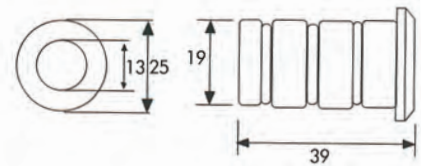

BO - 363SS

ตัวรับกลอนกันฝุ่นสแตนเลส
มีร่องข้าง