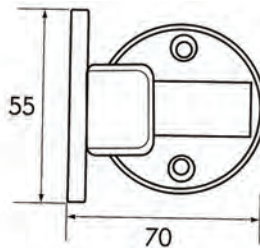

DS - 296

กันชนประตูแม่เหล็กฝังพื้น