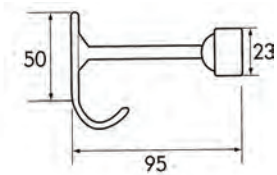

DOOR STOPPER

กันชนประตู

DS - 334 (ชากลม)

มีขอแขวนชากลม