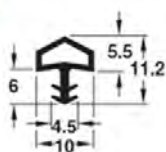

AF - 408/1

ขอบยางกันกระแทก สีน้ำตาล, ขาว, ดำ, เบจ
ติดระหว่างประตูกับวงกบ
1 ม้วน มี 25 เมตร (ขายเป็นเมตร)

คุณสมบัติ

- ป้องกันกระแทก เสียง ความเย็น และความชื้น
- สำหรับประตูแบบมีบังใบ
- หลีกเลียงผิววัสดุที่เคลือบด้วยแลคเกอร์

วัสดุ

- ยางโพลีเมอร์ (PVC)

การติดตั้ง

- ช่องว่างสำหรับซีล 4 mm
- ขนาดบังใบ 10 mm