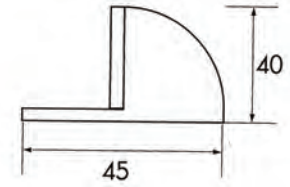

DOOR STOPPER

กันชนประตู

DOOR STOPPER

DS - 166

กันชนติดพื้นสแตนเลส

DS - 166/1

กันชนซิงค์ ติดพื้น

DS - 351

กันชนติดพื้นสแตนเลส

DS - 185

กันชนติดพื้นสแตนเลส

DS - 459

กันชนสแตนเลสสำหรับประตูเปิดเข้า

DS - 296

กันชนประตูแม่เหล็กฝังพื้น

DS - 296/2

กันชนประตูแม่เหล็กทองเหลือง

DS - 296/1

กันชนประตูแม่เหล็ก (พลาสติก)

DS - 296/1

กันชนประตูแม่เหล็ก (โลหะ)