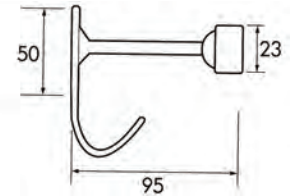

DS - 334

มีขอแขวนชากลมเหลี่ยม