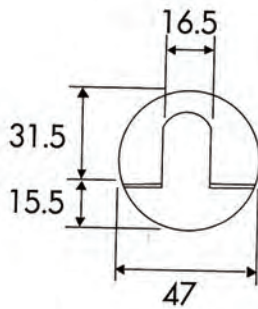

DS - 185

กันชนติดพื้นสแตนเลส