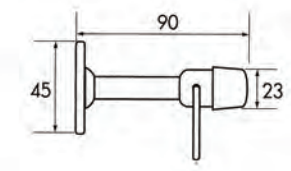

DS - 199

ห่วงคล้องเห็นน้อต