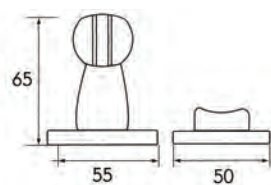

DS - 296/1

กันชนประตูแม่เหล็ก (พลาสติก)