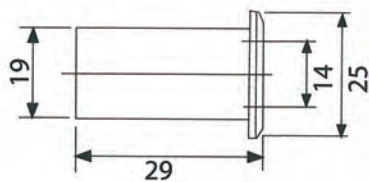

BO - 363G

ตัวรับกลอนกันฝุ่นทองเหลือง
สีเงินด้าน, สีทองเงา