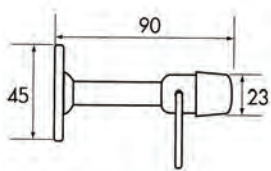

DS - 199 (น้อตช้อน)

ห่วงคล้องน้อตช้อน