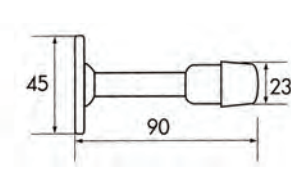

DS - 199 (ตัวตรง)

ตัวตรง